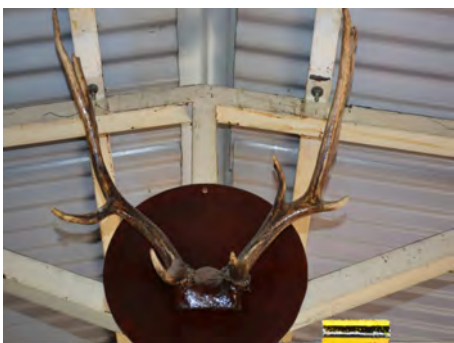

Lot: Drag Chains

Lot: Antlers Collectables

Lot: Antlers Collectable

Lot: Gun Rack Collectables

Lot: Husky Whipper Snipper 325L

Lot: PYE Stereo | Speakers

Lot: Kenwood Stereo | Speakers

Lot: Husqvana Chainsaw | 281 | 60cm bar